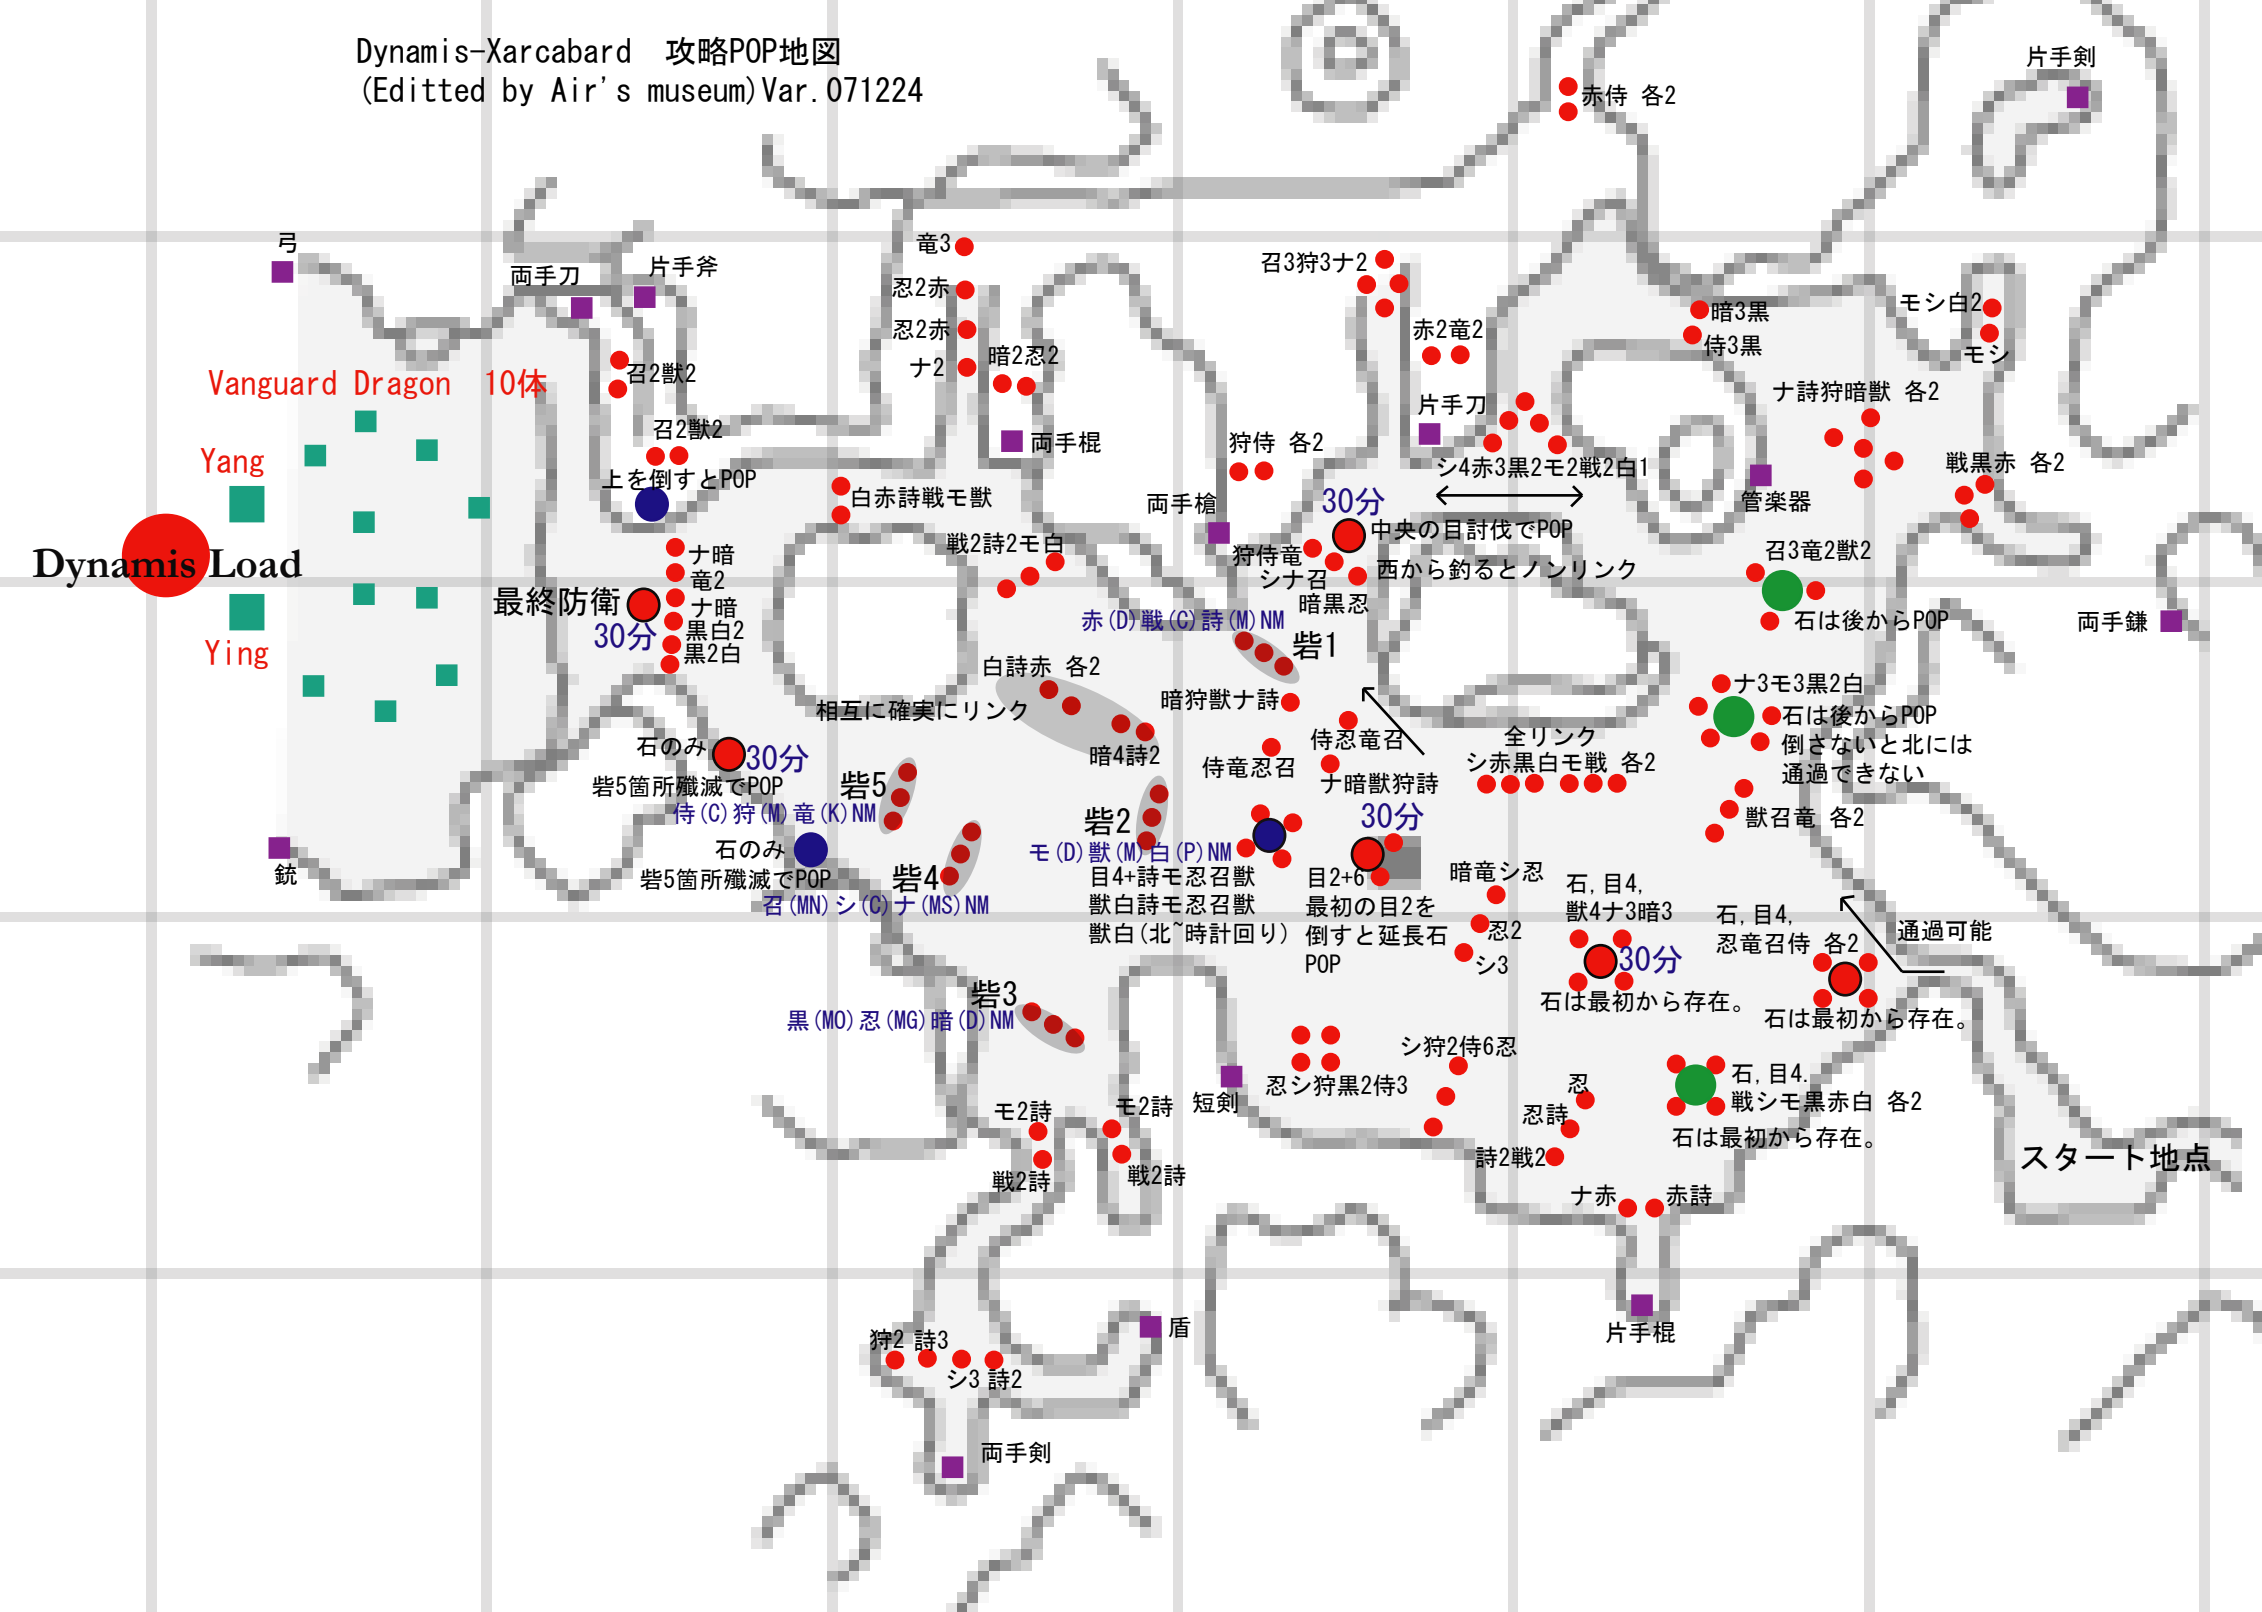

ザルカバード ~ Xarcabard ~

Traced by "F&M" f7.aacafe.ne.jp/~naga
Copyright © 2002-2004 Square Enix All Rights Reserved.